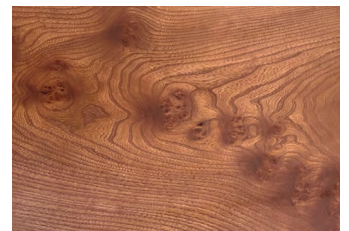

SISTER

THE PUZZLE
COFFEE TABLE
& OTTOMAN

THE PUZZLE COFFEE TABLE & OTTOMAN

MATERIALS

The ottoman is upholstered in Ismay Boucle in Duckweed with brass legs and the table is in solid elm with a brass underframe.

DIMENSIONS

For each:

Width 50cm
Depth 50cm
Height 39cm

FABRIC

Plain: 3 metres, Pattern: 3.6 metres

ADDITIONAL COMMENTS

Made in the UK

AVAILABLE FINISHES

Oak

Elm

Walnut