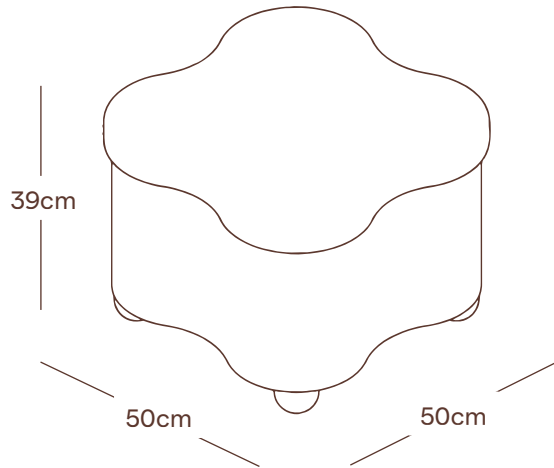

SISTER

THE PUZZLE
COFFEE TABLE
& OTTOMAN

THE PUZZLE COFFEE TABLE & OTTOMAN

MATERIALS

The ottoman is upholstered in Ismay Boucle in Duckweed with brass legs and the table is in solid elm with a brass underframe.

DIMENSIONS

For each:

Width 50cm
Depth 50cm
Height 39cm

FABRIC

Plain: 3 metres, Pattern: 3.6 metres

ADDITIONAL COMMENTS

Made in the UK

AVAILABLE FINISHES