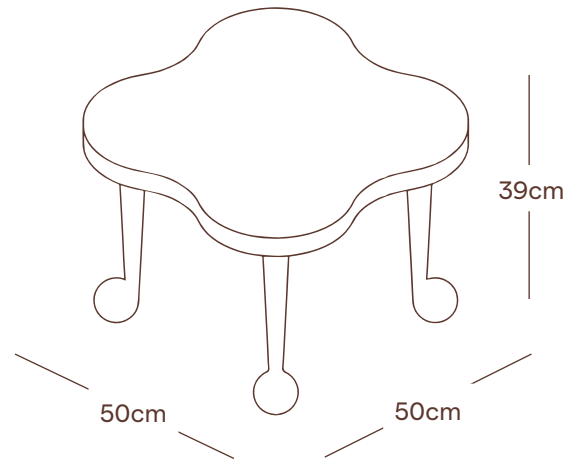

SISTER

THE PUZZLE
COFFEE TABLE
& OTTOMAN

THE PUZZLE COFFEE TABLE & OTTOMAN

MATERIALS

The ottoman is upholstered in Ismay Boucle in Duckweed with brass legs and the table is in solid elm with a brass underframe.

DIMENSIONS

For each:

Width 50cm
Depth 50cm
Height 39cm

FABRIC

Plain: 3 metres, Pattern: 3.6 metres

ADDITIONAL COMMENTS

Made in the UK

AVAILABLE FINISHES