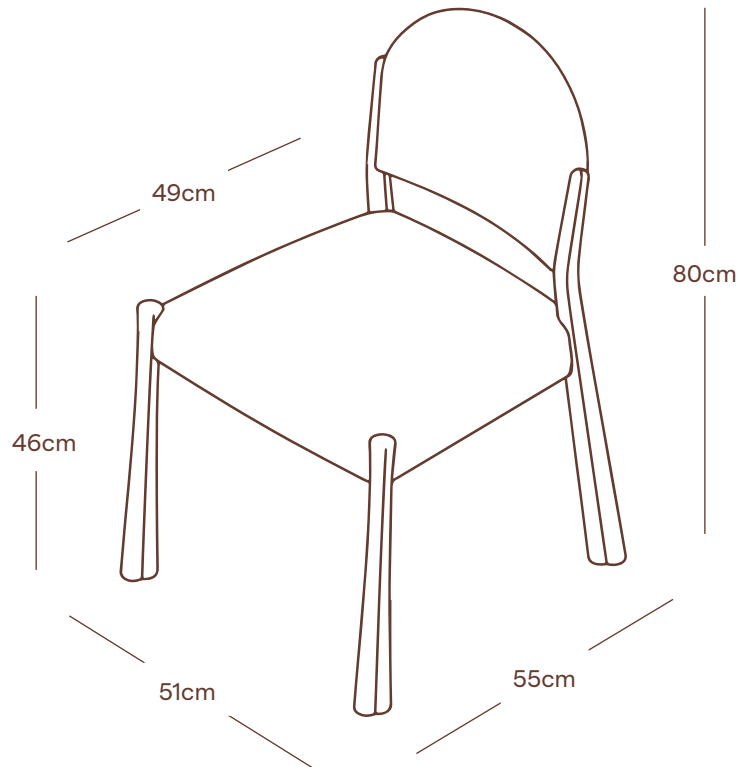

THE KUDU DINING CHAIR