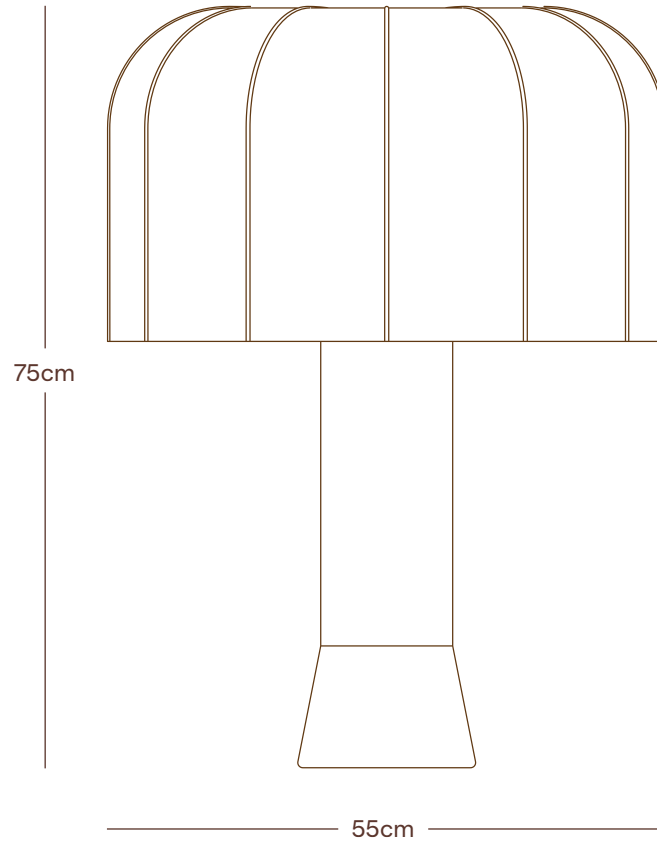

SISTER

THE FELIX
LAMP

THE FELIX LAMP

MATERIALS

Solid Brass body with a polished Brass patina.
Dupion Silk Shade.

DIMENSIONS

Height 75cm
Diameter 55cm

AVAILABLE FINISHES

Polished Brass

ADDITIONAL COMMENTS

Made in the UK
Bulb type: E14 - Quantity 2